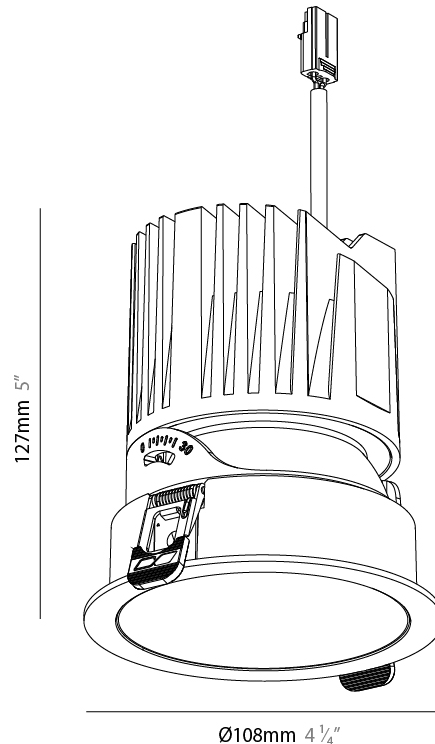

GENERAL

Series: Bioniq Evo
Partner: Prolicht
Division: Architectural
Installation: Recessed
Product Type: Downlight
Mounting Location: Ceiling
Light Distribution: Adjustable / Direct

PHYSICAL

Aperture Sizes - Downlights: 4"
Shape: Round
Diameter (mm): 108
Diameter (in): 4 ¼"
Height (mm): 127
Depth (mm): 135
Height (in): 5
Depth (in): 5 ⅞"
Ceiling Thickness (mm): 2 - 20
Ceiling Thickness (in): 1/16 - 13/16
Weight (kg): 0.7
Fixture Finish: [BLK](#) / [WHI](#) / [ARB](#) / [CHR](#)
Holder Finish: [WHI](#) / [BLK](#)
Fixture Material: Extruded Aluminum
Cut-out Measurements: Ø95mm/3 3/4"

ELECTRICAL

Lamp Type: LED (Zhaga Standard)
Input Wattage (W): 21.9
Total Output Wattage (W): 20
Dimming: Non-dimming / DALI Dimming / MATTER Dimming
Driver Included: No
Driver Location: Remote
Driver Type: Constant Current - Universal
Driver Class: Class 2
Constant Current (MA): 500mA
Upon Request: 0-10V Dimming / Phase Dimming

LED

Color Temperature (°K): [2400](#) / [2700](#) / [3000](#) / [3500](#) / [4000](#)
Max. Delivered Lumen (lm): Max 2583
Nominal Lumen (lm): Max 3490
CRI: >90 CRI
Efficiency (%): 107.2
Lamp Life (hrs): 50000

OPTICAL

Beam Angle: [26](#) / [34](#) / [46](#) / [56](#)
Adjustability: Rotational 350° / Tilt 30°

RATINGS AND CERTIFICATIONS

Certified By: Certified for North American Standards
IP rating: IP65
Glare Rating: ≤ 10