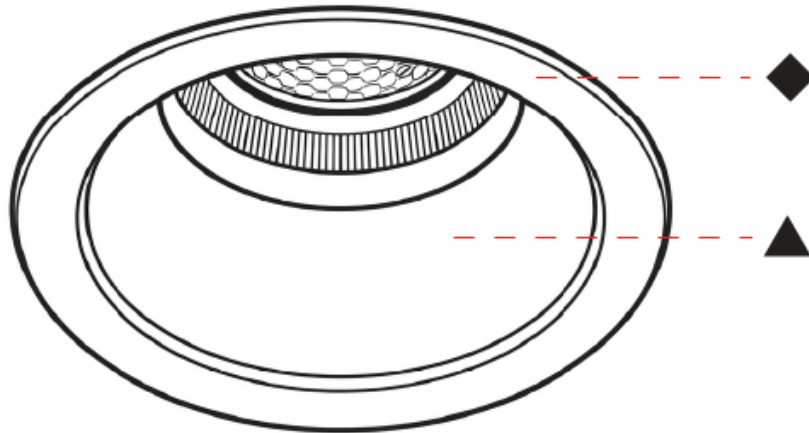

A350198-

PROJECT

TYPE

SPECIFIER

QUANTITY

DATE