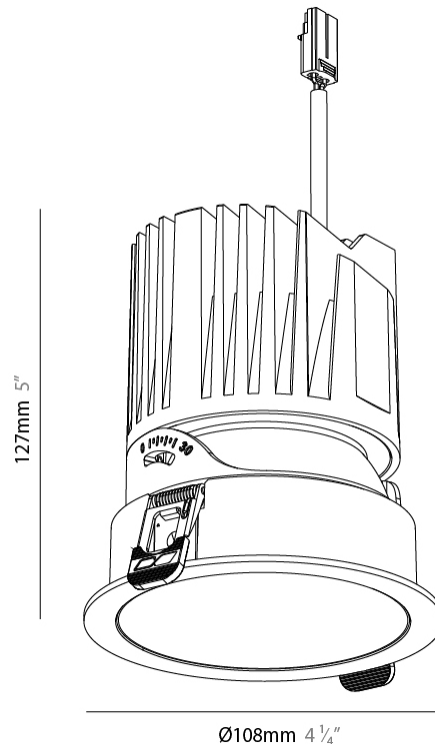

GENERAL

Series: Bioniq Evo
Partner: Prolicht
Division: Architectural
Installation: Recessed
Product Type: Downlight
Mounting Location: Ceiling
Light Distribution: Adjustable / Direct

PHYSICAL

Aperture Sizes - Downlights: 4"
Shape: Round
Diameter (mm): 108
Diameter (in): 4 ¼"
Height (mm): 127
Depth (mm): 135
Height (in): 5
Depth (in): 5 ⅝"
Ceiling Thickness (mm): 2 - 20
Ceiling Thickness (in): 1/16 - 13/16
Weight (kg): 0.7
Fixture Finish: SSR / BKV / CWI / CRY / HAB / UFT / ITA / RUA / FTG / MYG / LOD / PUS / FRO / FUP / KIA / POP / BLS / SPG / MEY / GOH / CHC / COM / ABZ / JAG / OBR / MOS / ROR
Fixture Material: Extruded Aluminum
Cut-out Measurements: Ø95mm/3 3/4"

ELECTRICAL

Lamp Type: LED (Zhaga Standard)
Input Wattage (W): 21.9
Total Output Wattage (W): 20
Dimming: Non-dimming / DALI Dimming / MATTER Dimming
Driver Included: No
Driver Location: Remote
Driver Type: Constant Current - Universal
Driver Class: Class 2
Constant Current (MA): 500mA
Upon Request: 0-10V Dimming / Phase Dimming

LED

Color Temperature (°K): 2400 / 2700 / 3000 / 3500 / 4000
Max. Delivered Lumen (lm): Max 2583
Nominal Lumen (lm): Max 3490
CRI: >90 CRI
Efficiency (%): 107.2
Lamp Life (hrs): 50000

OPTICAL

Beam Angle: 26 / 34 / 46 / 56
Adjustability: Rotational 350° / Tilt 30°

RATINGS AND CERTIFICATIONS

Certified By: Certified for North American Standards
IP rating: IP65
Glare Rating: ≤ 10