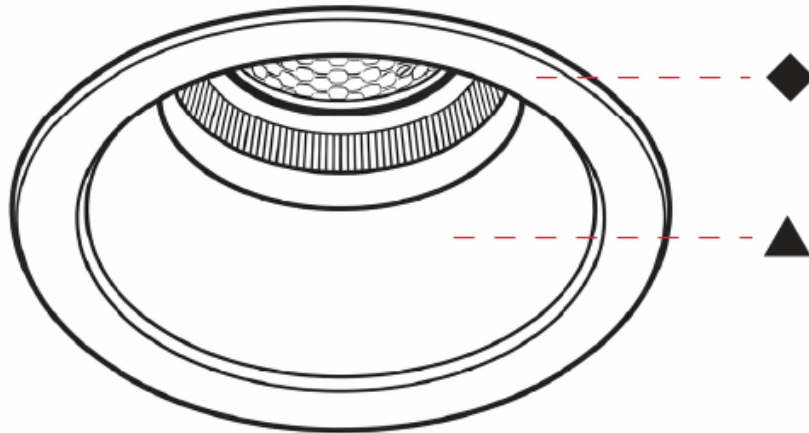

A350199-

PROJECT

TYPE

SPECIFIER

QUANTITY

DATE